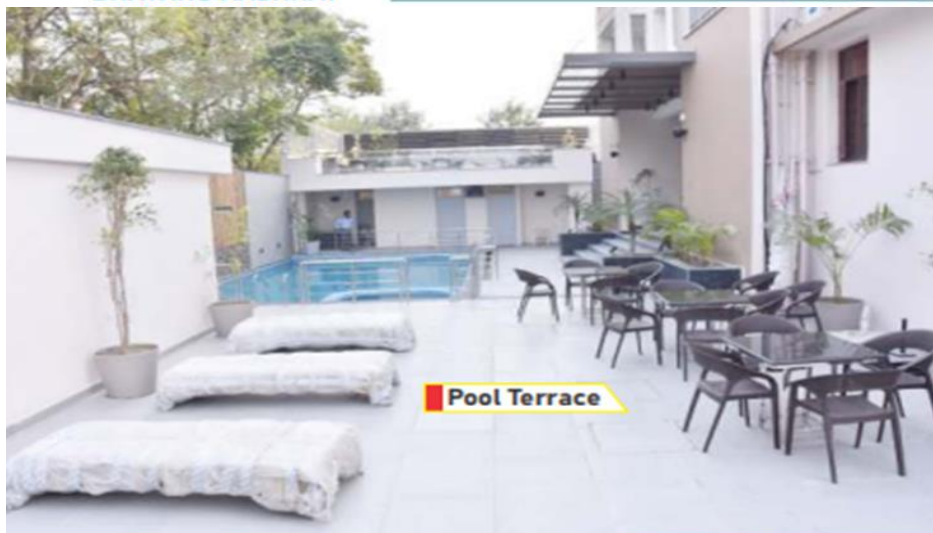

SALIENT FEATURES OF AASHRAY

- Mata Vaishno Devi Temple- For seeking divine blessings
- Community Hall for entertainment, talks for spiritual growth & stress management, yoga, group activities etc. Also equipped with a projector for power point Presentations and Movies.
- Refreshing Swimming Pool - for fun & fitness
- Terrace Garden for Celebrations, Fun, Enjoyment.
- Massage Room, Open Gym and In house salon.
- Common Room for Informal interaction and indoor games. It is also equipped with Home Theatre
- Health Centre
- CCTV Cameras, Public Address System, EPBAX System .
- Beautiful lush green Garden .

Pool Terrace

Open Gym

Laundry

Pool Terrace

Mata Vaishno Devi Temple

Corridor

Bed Room

Terrace Garden