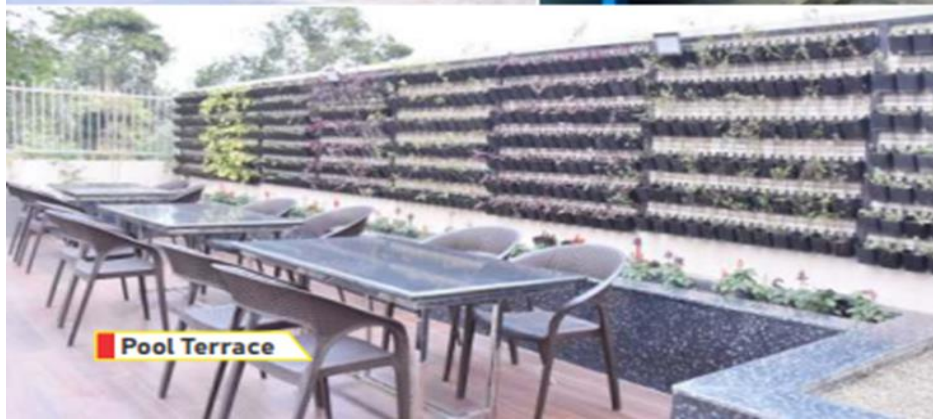

SALIENT FEATURES OF AASHRAY

- Mata Vaishno Devi Temple- For seeking divine blessings
- Community Hall for entertainment, talks for spiritual growth & stress management, yoga, group activities etc. Also equipped with a projector for power point Presentations and Movies.
- Refreshing Swimming Pool - for fun & fitness
- Terrace Garden for Celebrations, Fun, Enjoyment.
- Massage Room, Open Gym and In house salon.
- Common Room for Informal interaction and indoor games. It is also equipped with Home Theatre
- Health Centre
- CCTV Cameras, Public Address System, EPBAX System .
- Beautiful lush green Garden .

Pool Terrace

Open Gym

Laundry

Pool Terrace

Mata Vaishno Devi Temple

Corridor

Bed Room

Terrace Garden

Lobby

Conference Hall

Community Hall

Dining Hall

Swimming Pool

Salon

Kitchen

Garden